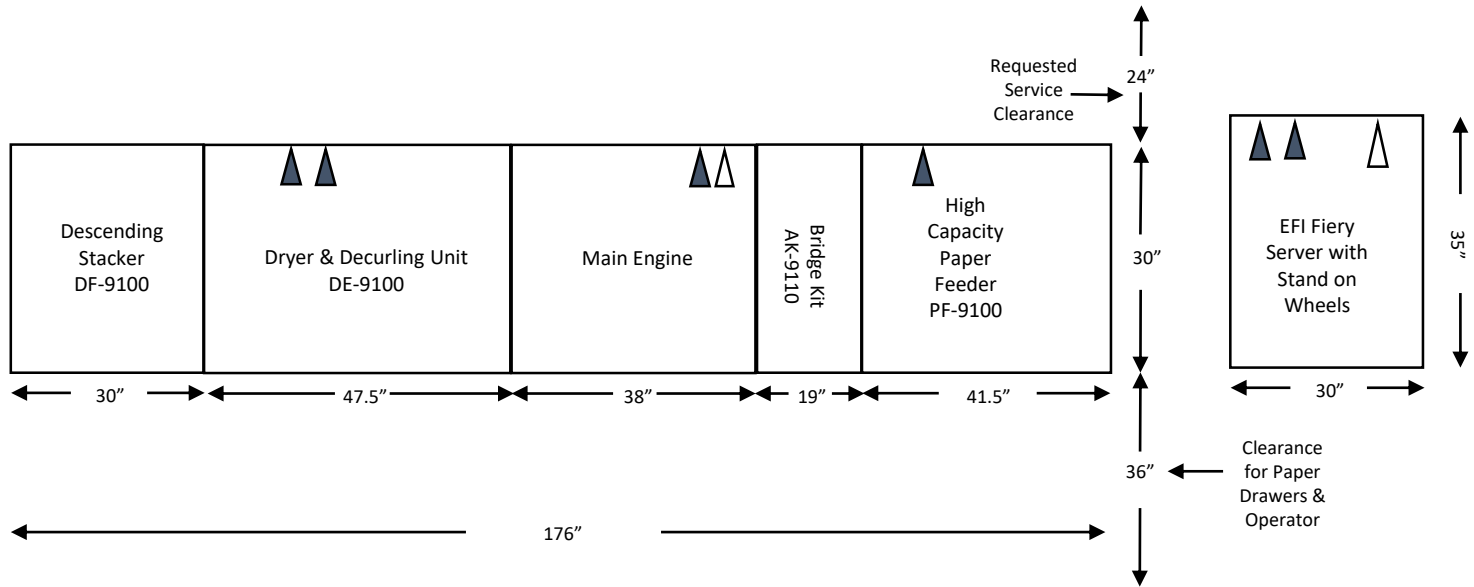

# MCS K146c Physical Planning Sheet without Stacker

**LEGEND**

-  8' Power Cord
-  Network Connection
-  115/120V 20Amp Outlet

**Connection Requirements**

- 4 – 115/120V 20amp Dedicated Outlets for the engine
- 2 – 115/120V 20amp Outlets for the Fiery  
\*Battery Backup Recommended
- 2 – Network Connections