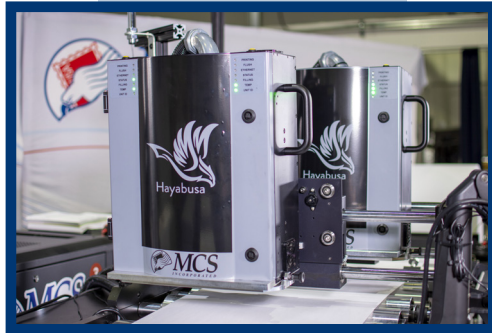

INKJET OVER 2,000 LETTERS PER MINUTE!

NEW MCS HAYABUSA INKJET

- **Ultra-high-speed** - Page printing at over 1,000 fpm.
- **Ease of Use** - Low maintenance and simple to use.
- **Ink Flexibility** - Inks for porous, coated and even aqueous coated stocks (over 10 black inks)
- **Workflow** - Supports PDF and IJPDS
- **600 dpi**

ULTRA-HIGH-SPEED INKJETTING SOLUTION AT 1,000 FPM

MCS HAYABUSA Can be used on:

- MCS TK17 Web Transport - handling up to 12pt coated stocks
- Stand-alone roll to roll
- Roll to cut and fold
- Existing printing presses