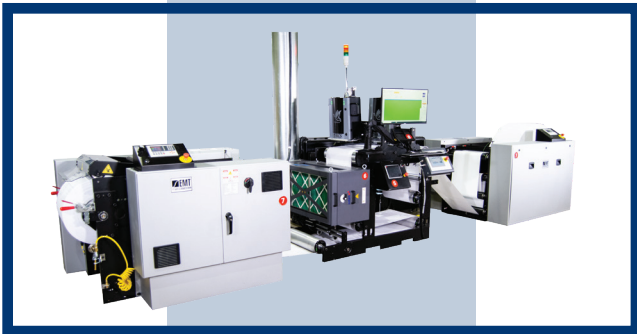

<FIRST NAME> INKJET OVER 2,000 LETTERS PER MINUTE!

MCS TK 17 INKJET

Low operational cost & high quality page printing on web presses.

- **No click charge** – one of the lowest operating cost monochrome inkjet presses.
- **High-Speed and Ultra-High-Speed** – Up to 1,000 fpm (over 130,000 letters per hr)
- **Size and Mounting Flexibility** – 4 1/2", 8 1/2", 17" and 34" systems.
- **Ink Flexibility** – Dye, pigment and polymer pigment inks
- **Printing Flexibility** – Print on porous, coated, aqueous coated, up to 12pt stocks including label stock.
- **Specialty Applications** – Including invisible barcodes & text and MiCR ink

OPERATING COSTS 70% - 95% LESS THAN TONER!

MCS TK Can be used on:

- MCS TK17 Web Transport - handling up to 12pt coated stocks
- Stand-alone roll to roll
- Roll to cut and fold
- Existing printing presses